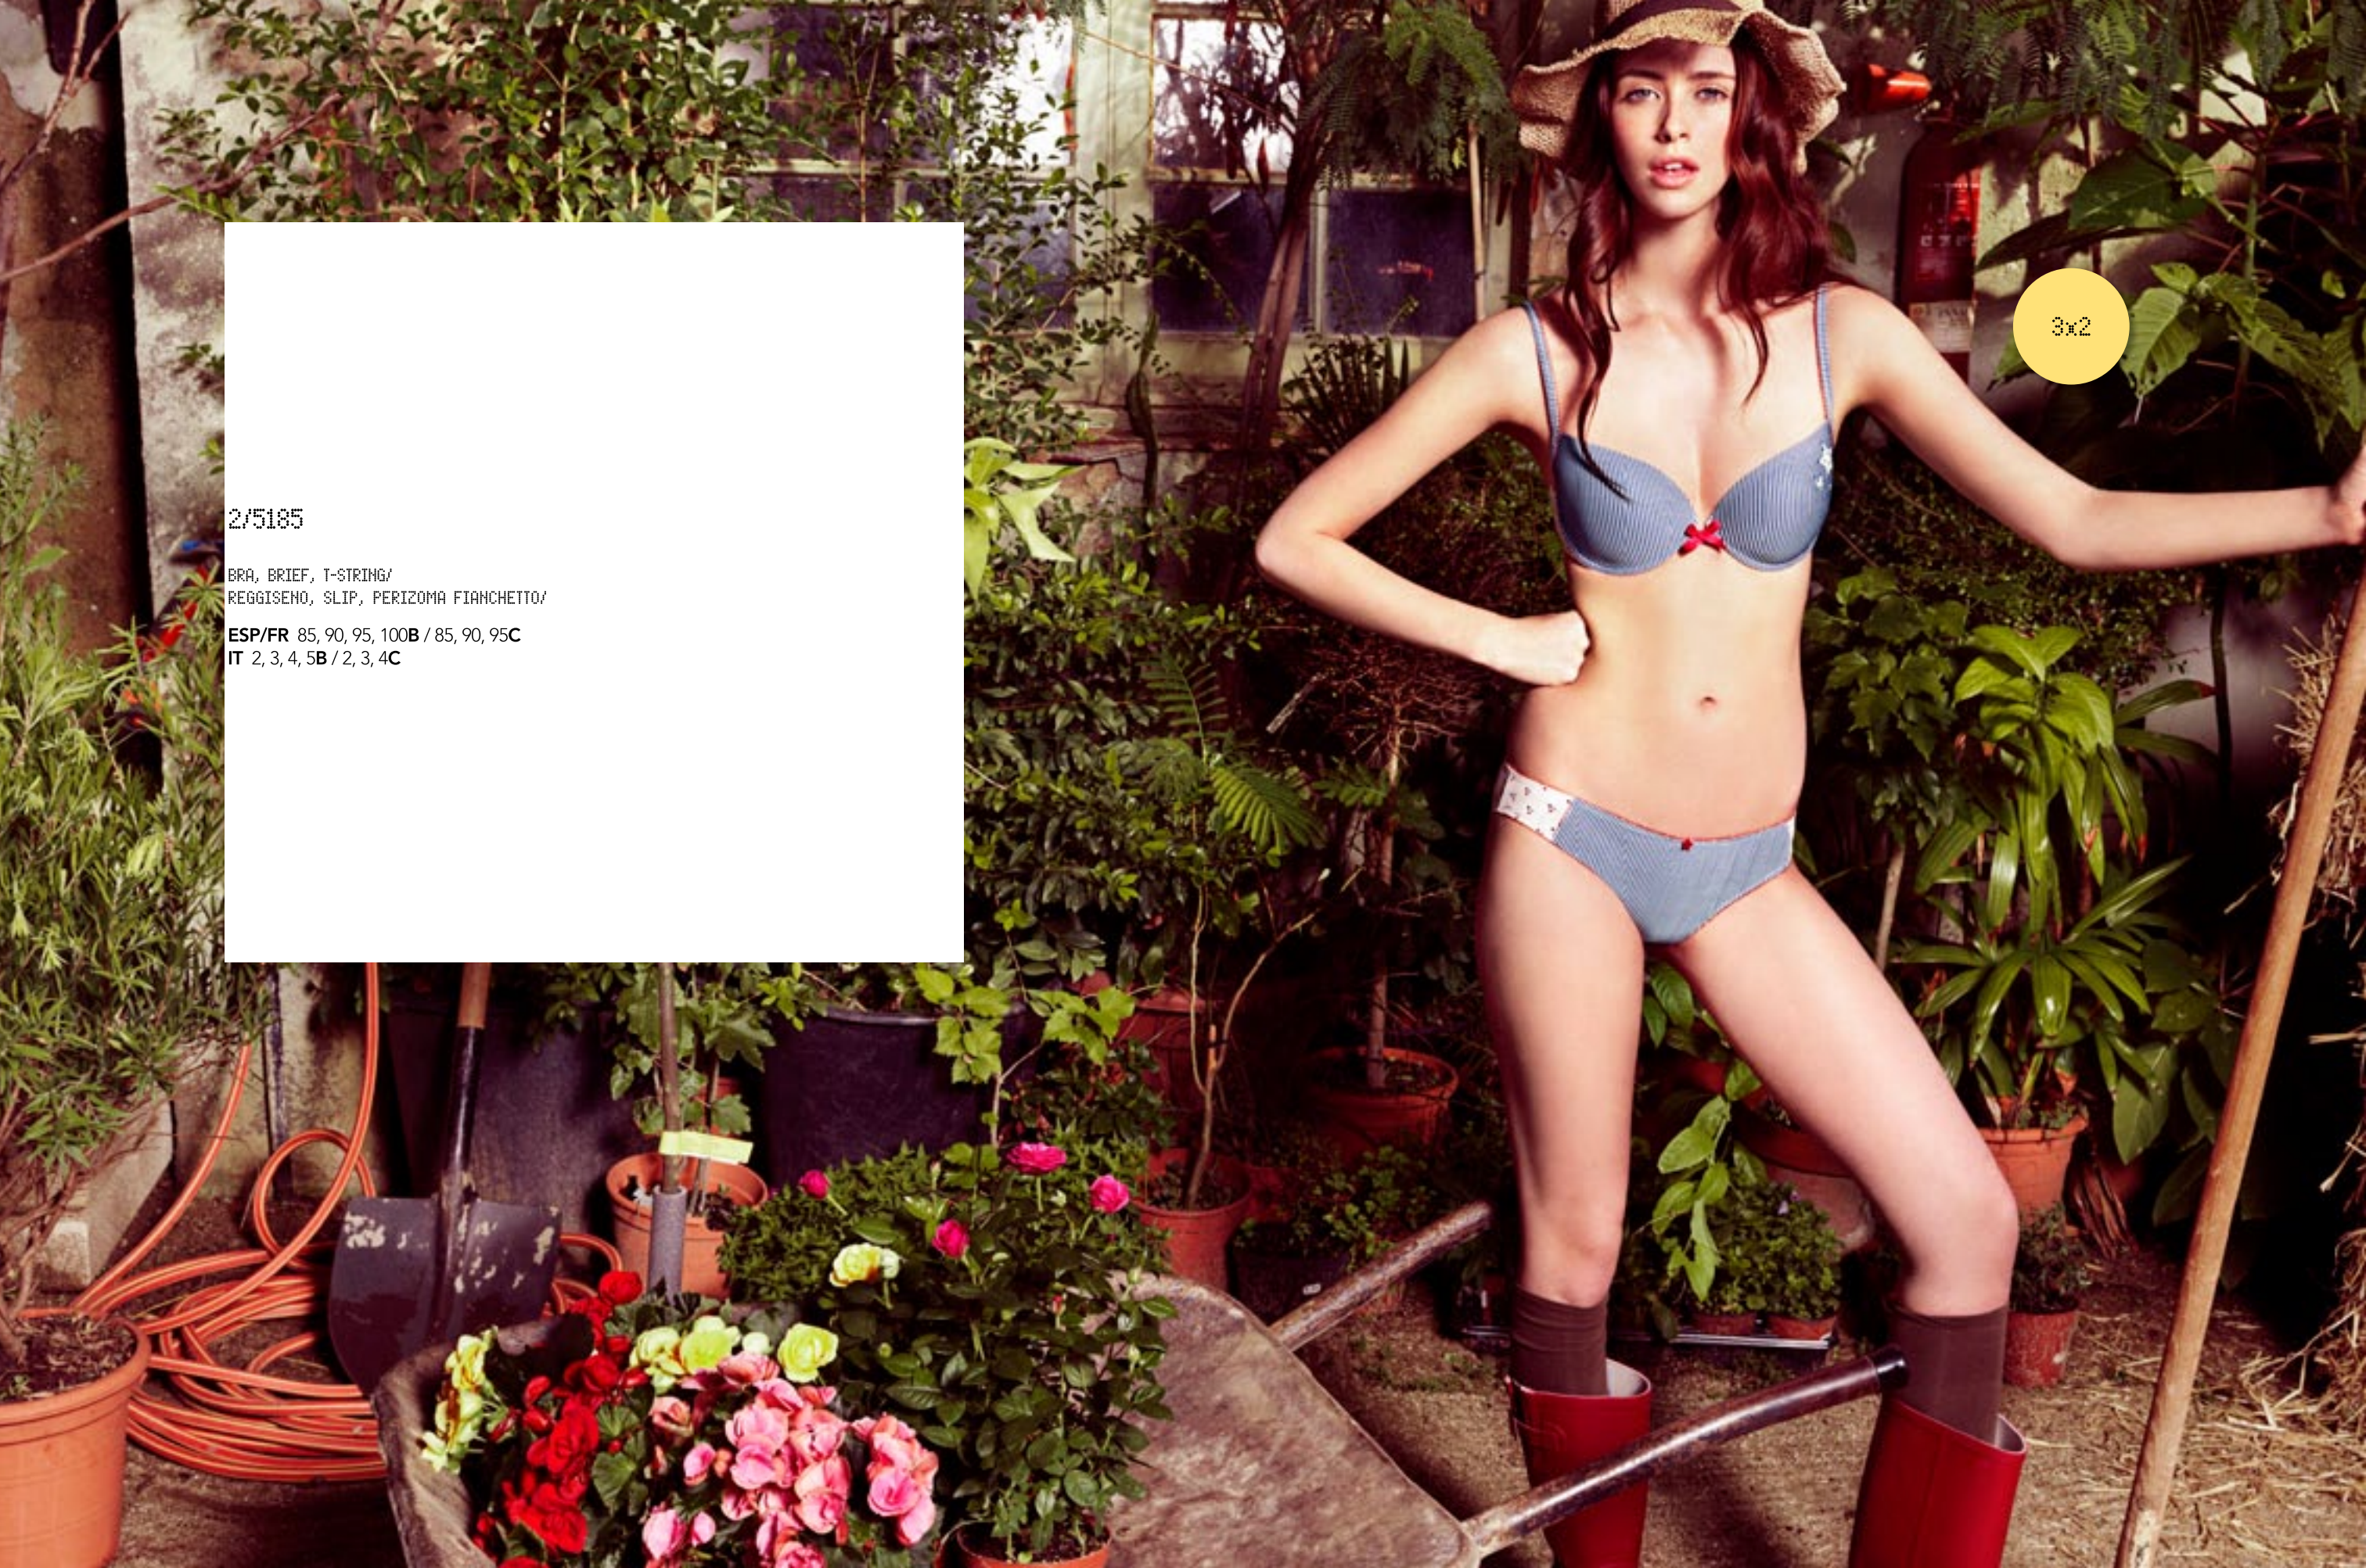

2/5185

BRA, BRIEF, T-STRING/
REGGISENO, SLIP, PERIZOMA FIANCHETTO/

ESP/FR 85, 90, 95, 100B / 85, 90, 95C
IT 2, 3, 4, 5B / 2, 3, 4C

3x2